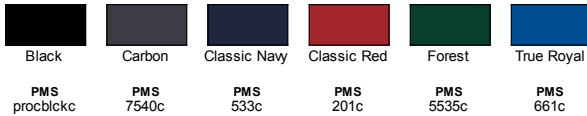

Fabric

- Shell: 3.39 oz./yd² / 115 gsm, 100% polyester tasan with water-resistant finish
- Lining: 100% polyester fleece in body; 100% polyester taffeta in sleeve and hood; 60 gsm thermal polyfill insulation in sleeves

Sizes

- XS - 3XL

Product Specifications

	XS	S	M	L	XL	2XL	3XL
BODY LENGTH	26.375	26.875	27.5	28.125	28.75	29.375	30
BODY WIDTH	19.5	20.5	21.5	23	24.5	26	27.5
NECK CIRCUMFERENCE	18	18.5	19	19.75	20.5	21.25	22
SLEEVE LENGTH	31.5	32	33	34	35	35.625	36.25

Size Chart

	XS	S	M	L	XL	2XL	3XL
CHEST	31-32	33-35	36-38	39-42	43-45	46-49	50-53

6 Available Colors

BACK VIEW

SIDE VIEW